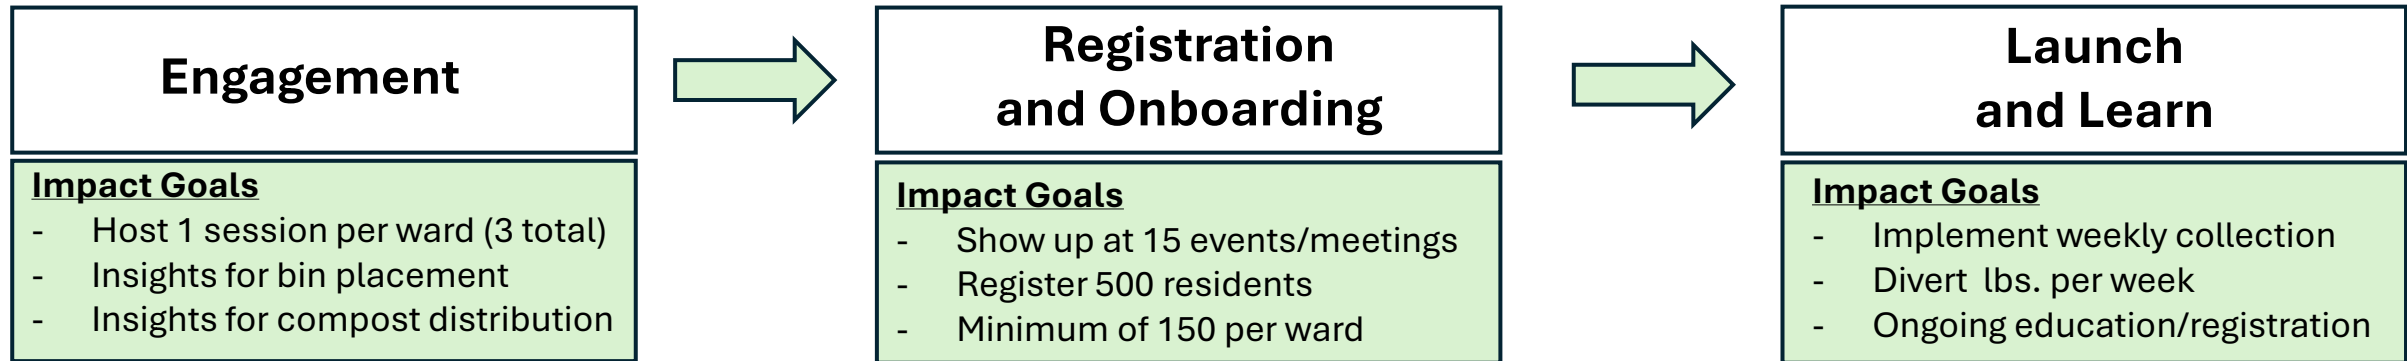

RESIDENTIAL FOOD SCRAP COLLECTION PILOT