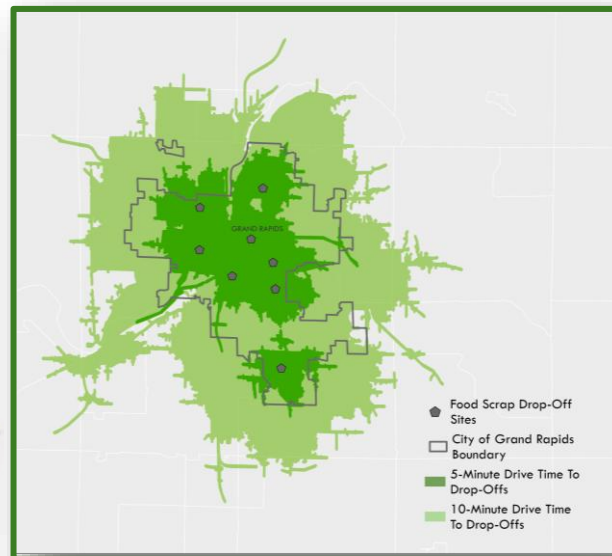

Engagement Sessions

Tuesday March 2, 2025
6:00PM – 7:30PM

Sibley Elementary
943 Sibley St. NW

(Ward 1)

Wednesday March 3, 2025
6:00PM – 7:30PM

Gerald R Ford
Academic Center
851 Madison Ave SE

(Ward 3)

Thursday March 4, 2025
6:00PM – 7:30PM

City High/Middle School
1720 Plainfield Ave NE

(Ward 2)

AGENDA

Welcome

--

Community voice and city vision

--

INFORM

What is the 2026 Residential Food Scrap Collection Pilot?

--

INVOLVE

Engagement Activity

- **(1) Identifying potential food scrap drop off locations**
- **(2) Identifying potential compost distribution strategies**
- **(3) Food Scrap Pilot Sign Up**