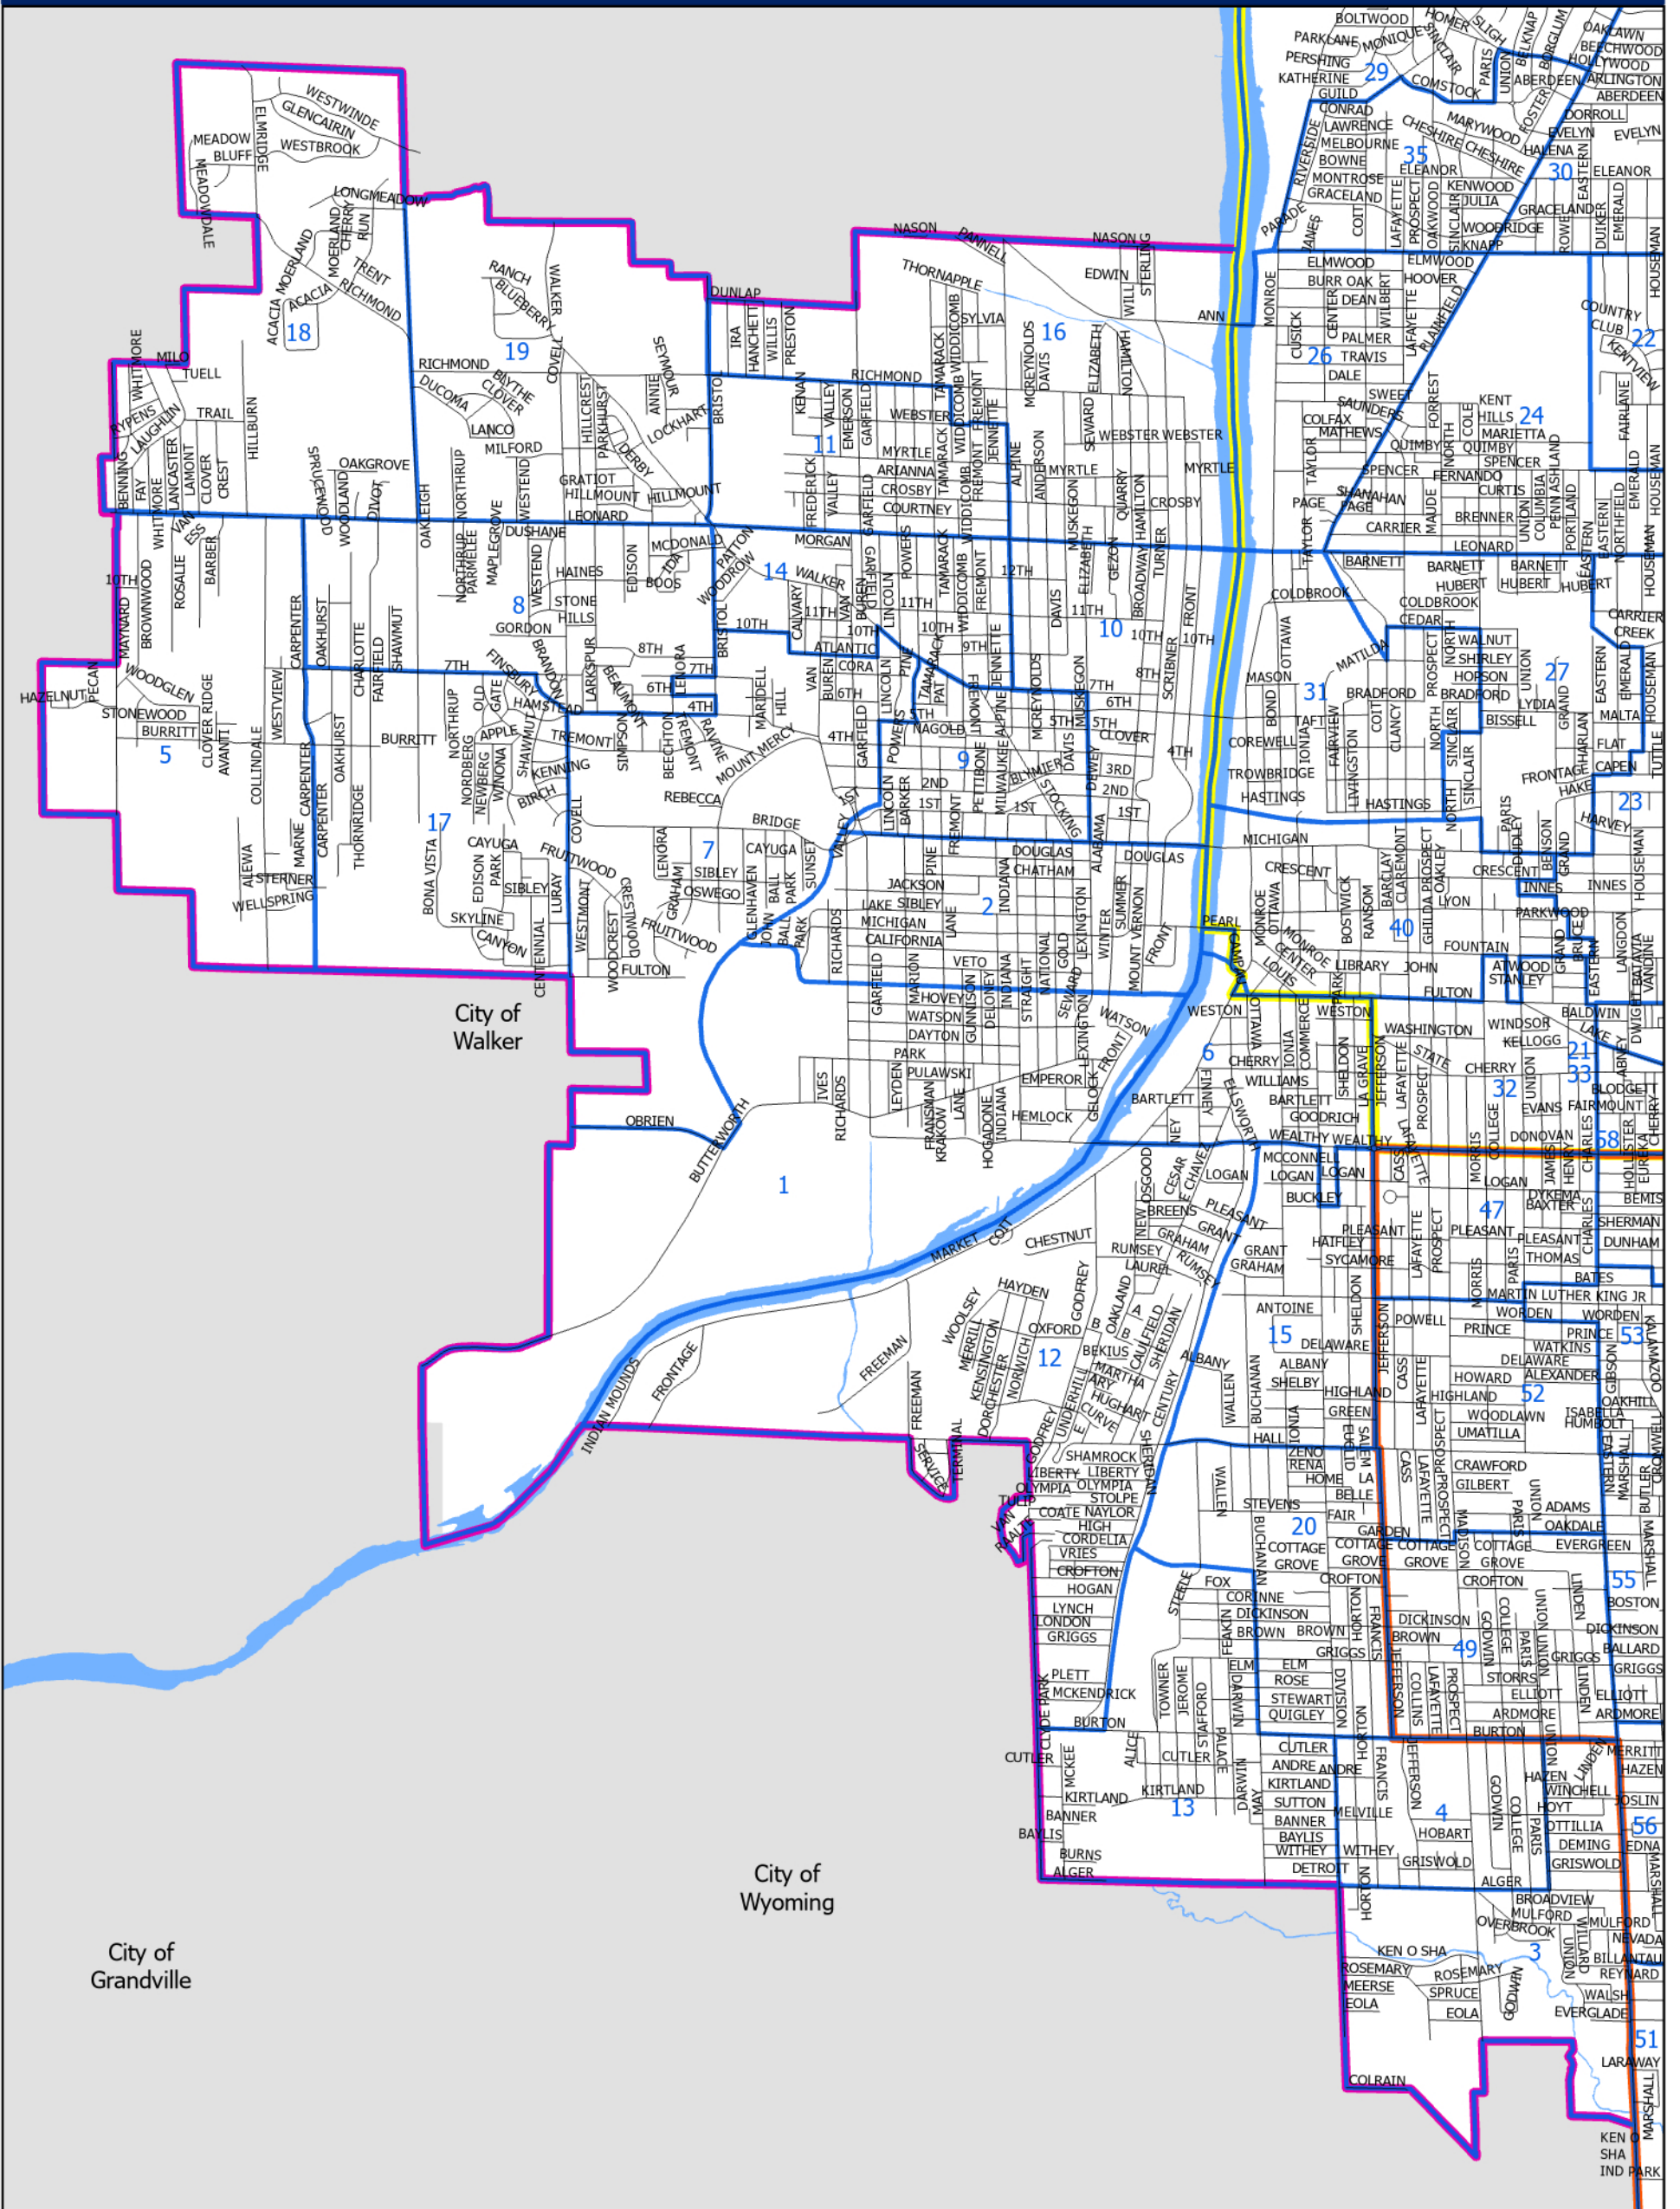

CITY OF GRAND RAPIDS VOTING PRECINCTS WARD 1

Voting Precincts

WARD

- █ 1
- █ 2
- █ 3

Source: The City of Grand Rapids, MI; Kent County.
 The data provided by the City of Grand Rapids is offered "as is" without warranties of any kind. The areas depicted on this map are approximate and should not be considered exact representations.
 Prepared by: M. Rojas - March 2025