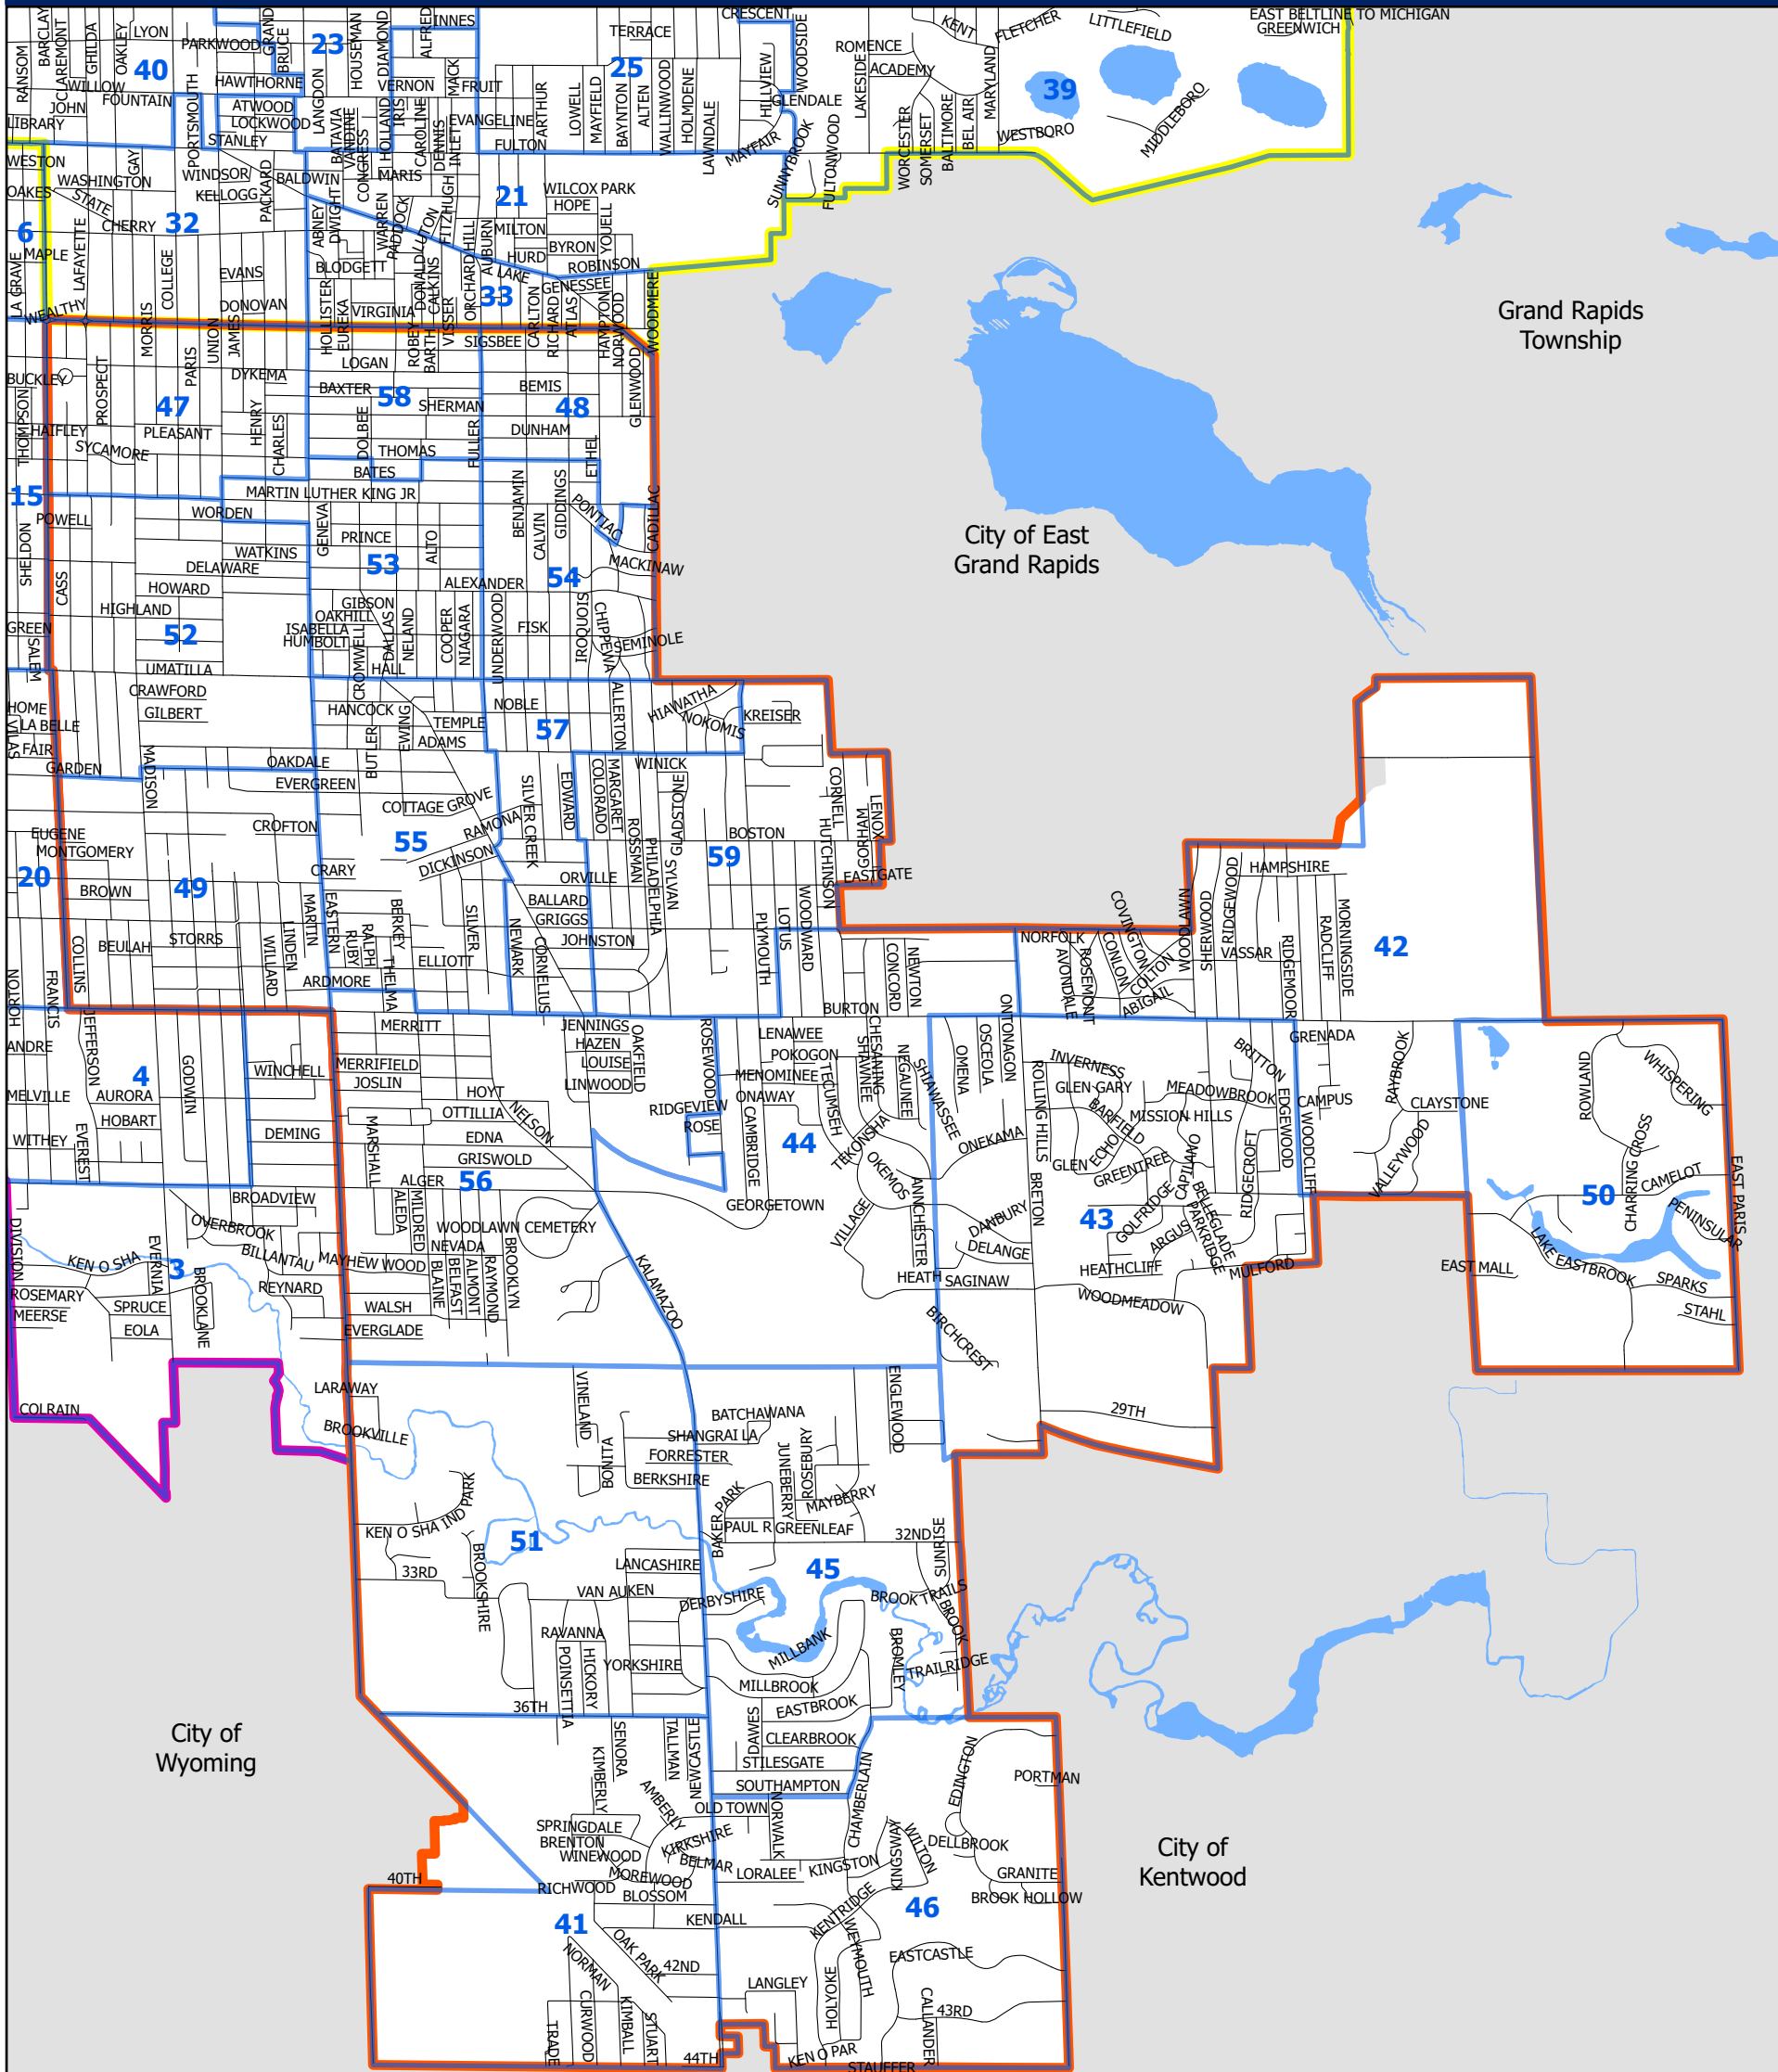

# CITY OF GRAND RAPIDS VOTING PRECINCTS WARD 3

Voting Precincts

**WARD**

- 1
- 2
- 3

Source: The City of Grand Rapids, MI; Kent County.  
 The data provided by the City of Grand Rapids is offered "as is" without warranties of any kind. The areas depicted on this map are approximate and should not be considered exact representations.  
 Prepared by: M. Rojas - May 2025