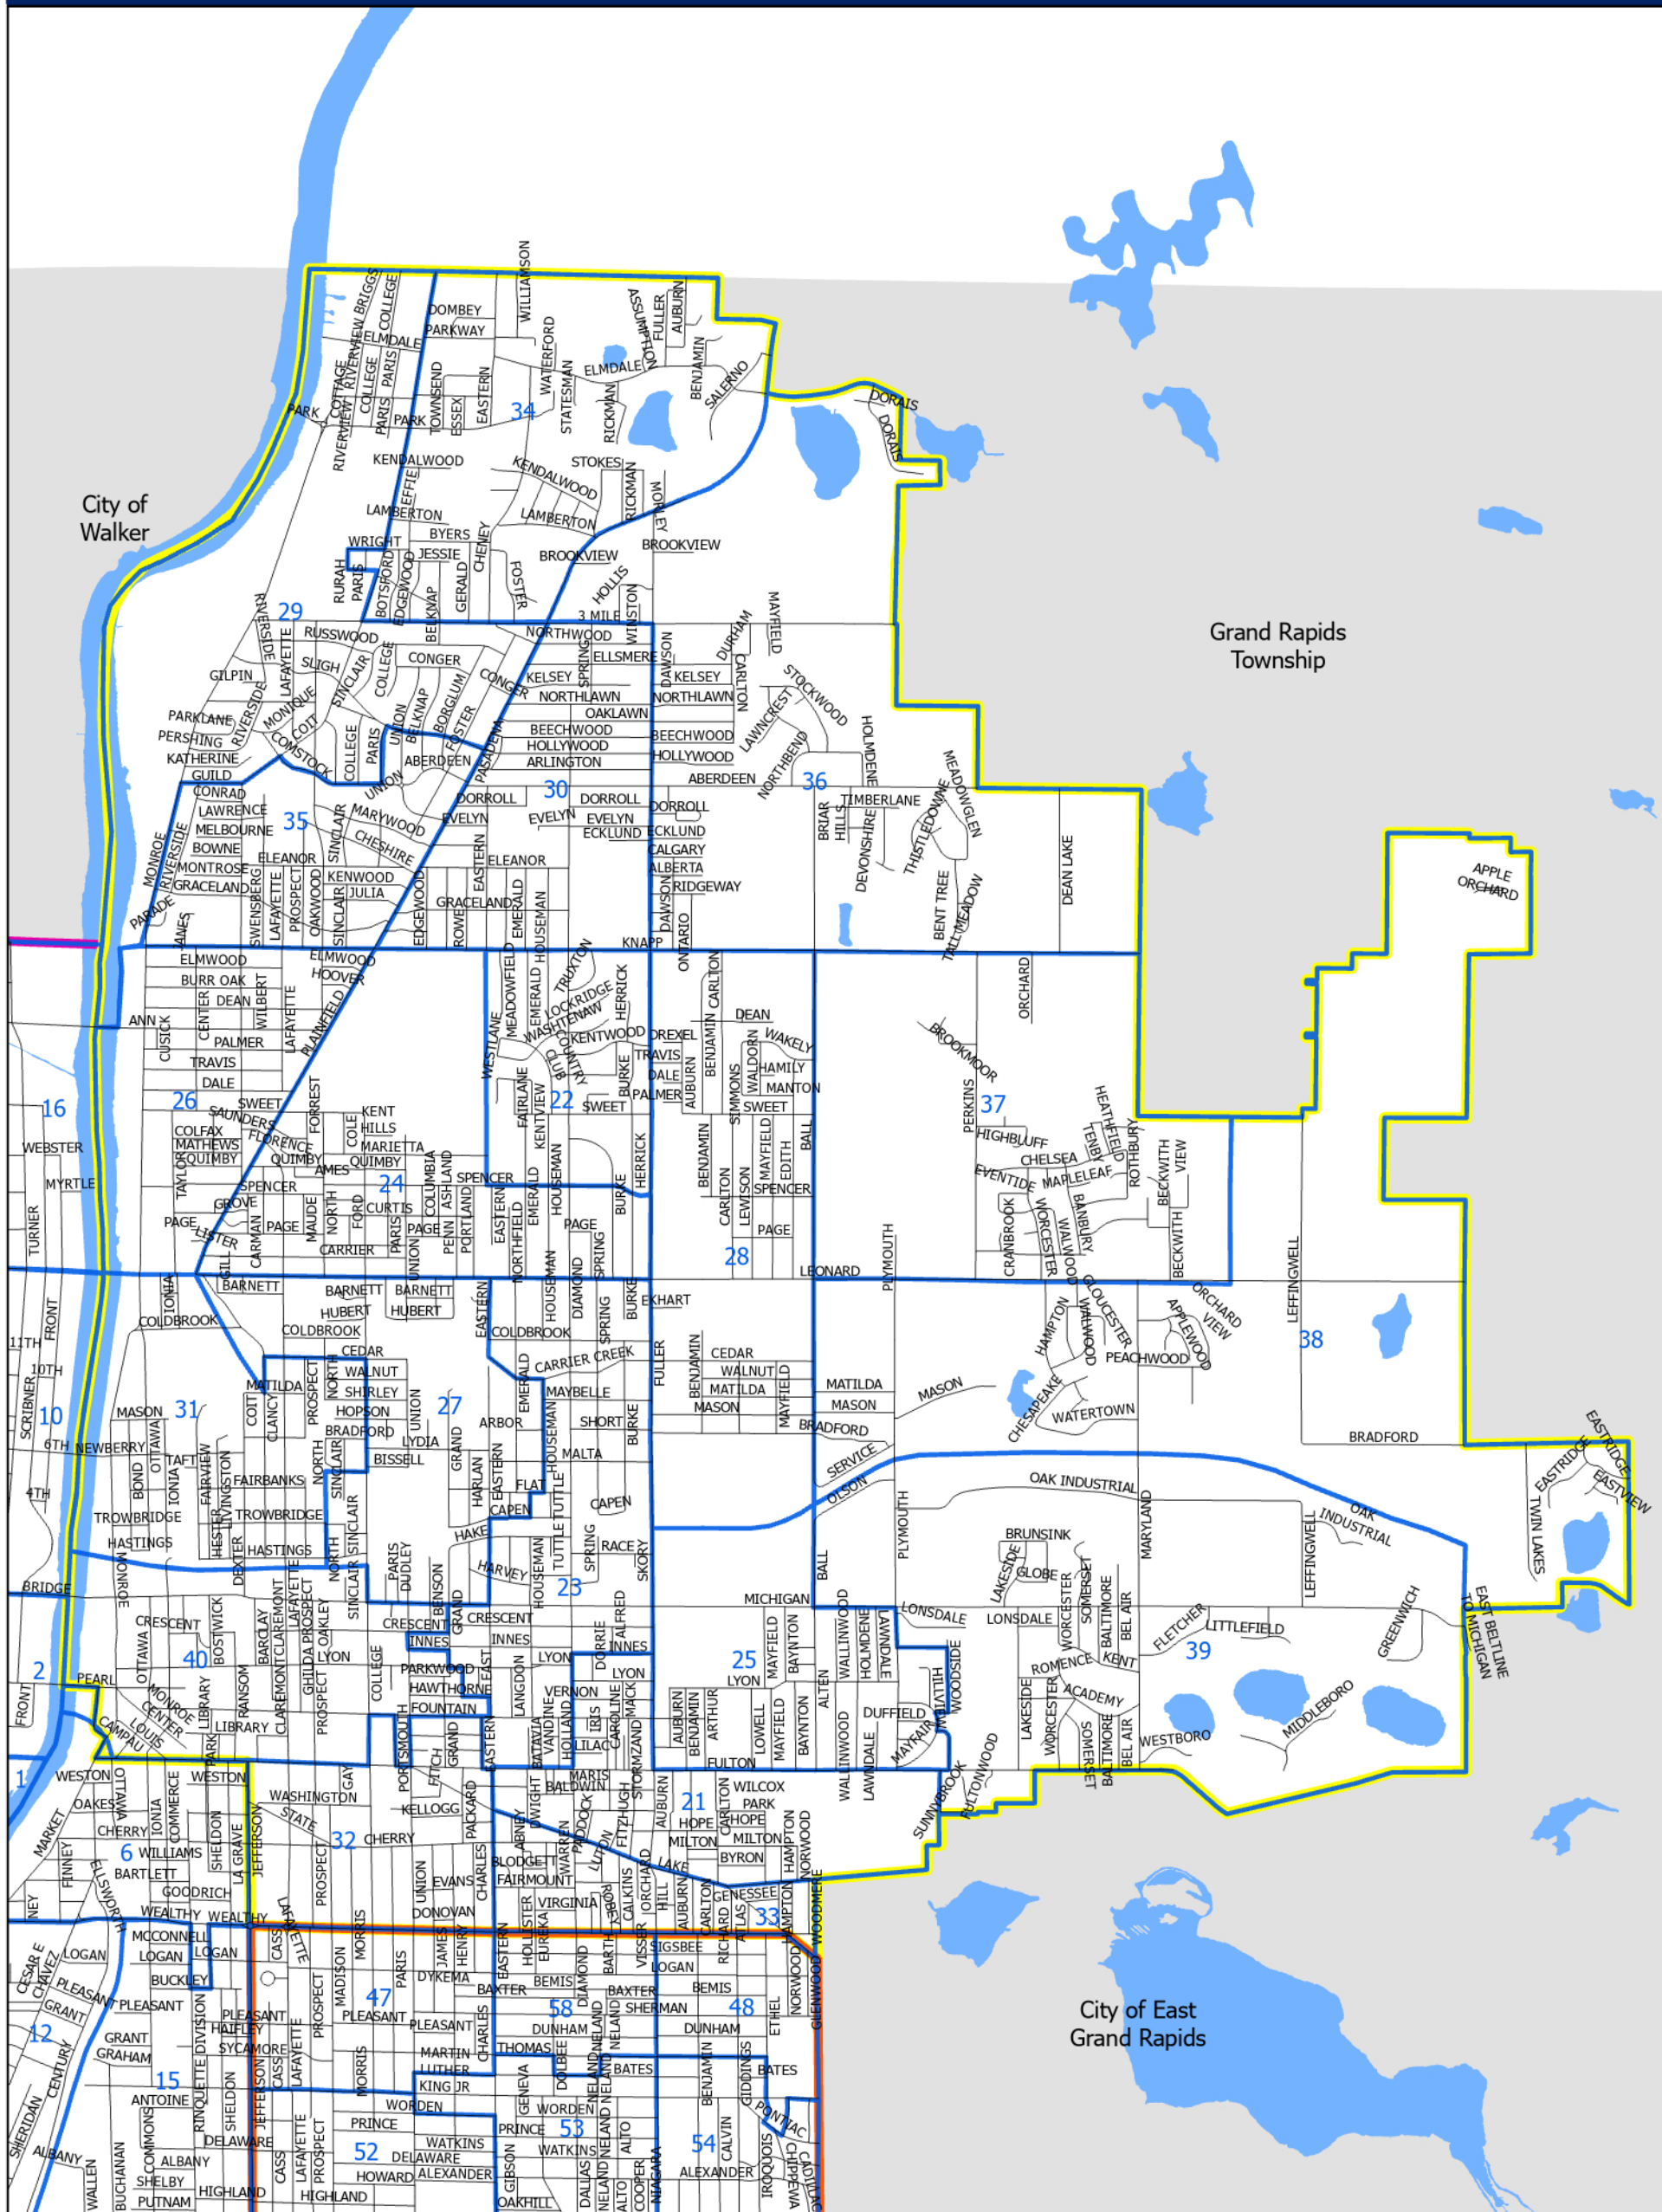

CITY OF GRAND RAPIDS VOTING PRECINCTS WARD 2

Voting Precincts

WARD

- 1
- 2
- 3

Source: The City of Grand Rapids, MI; Kent County.

The data provided by the City of Grand Rapids is offered "as is" without warranties of any kind. The areas depicted on this map are approximate and should not be considered exact representations.