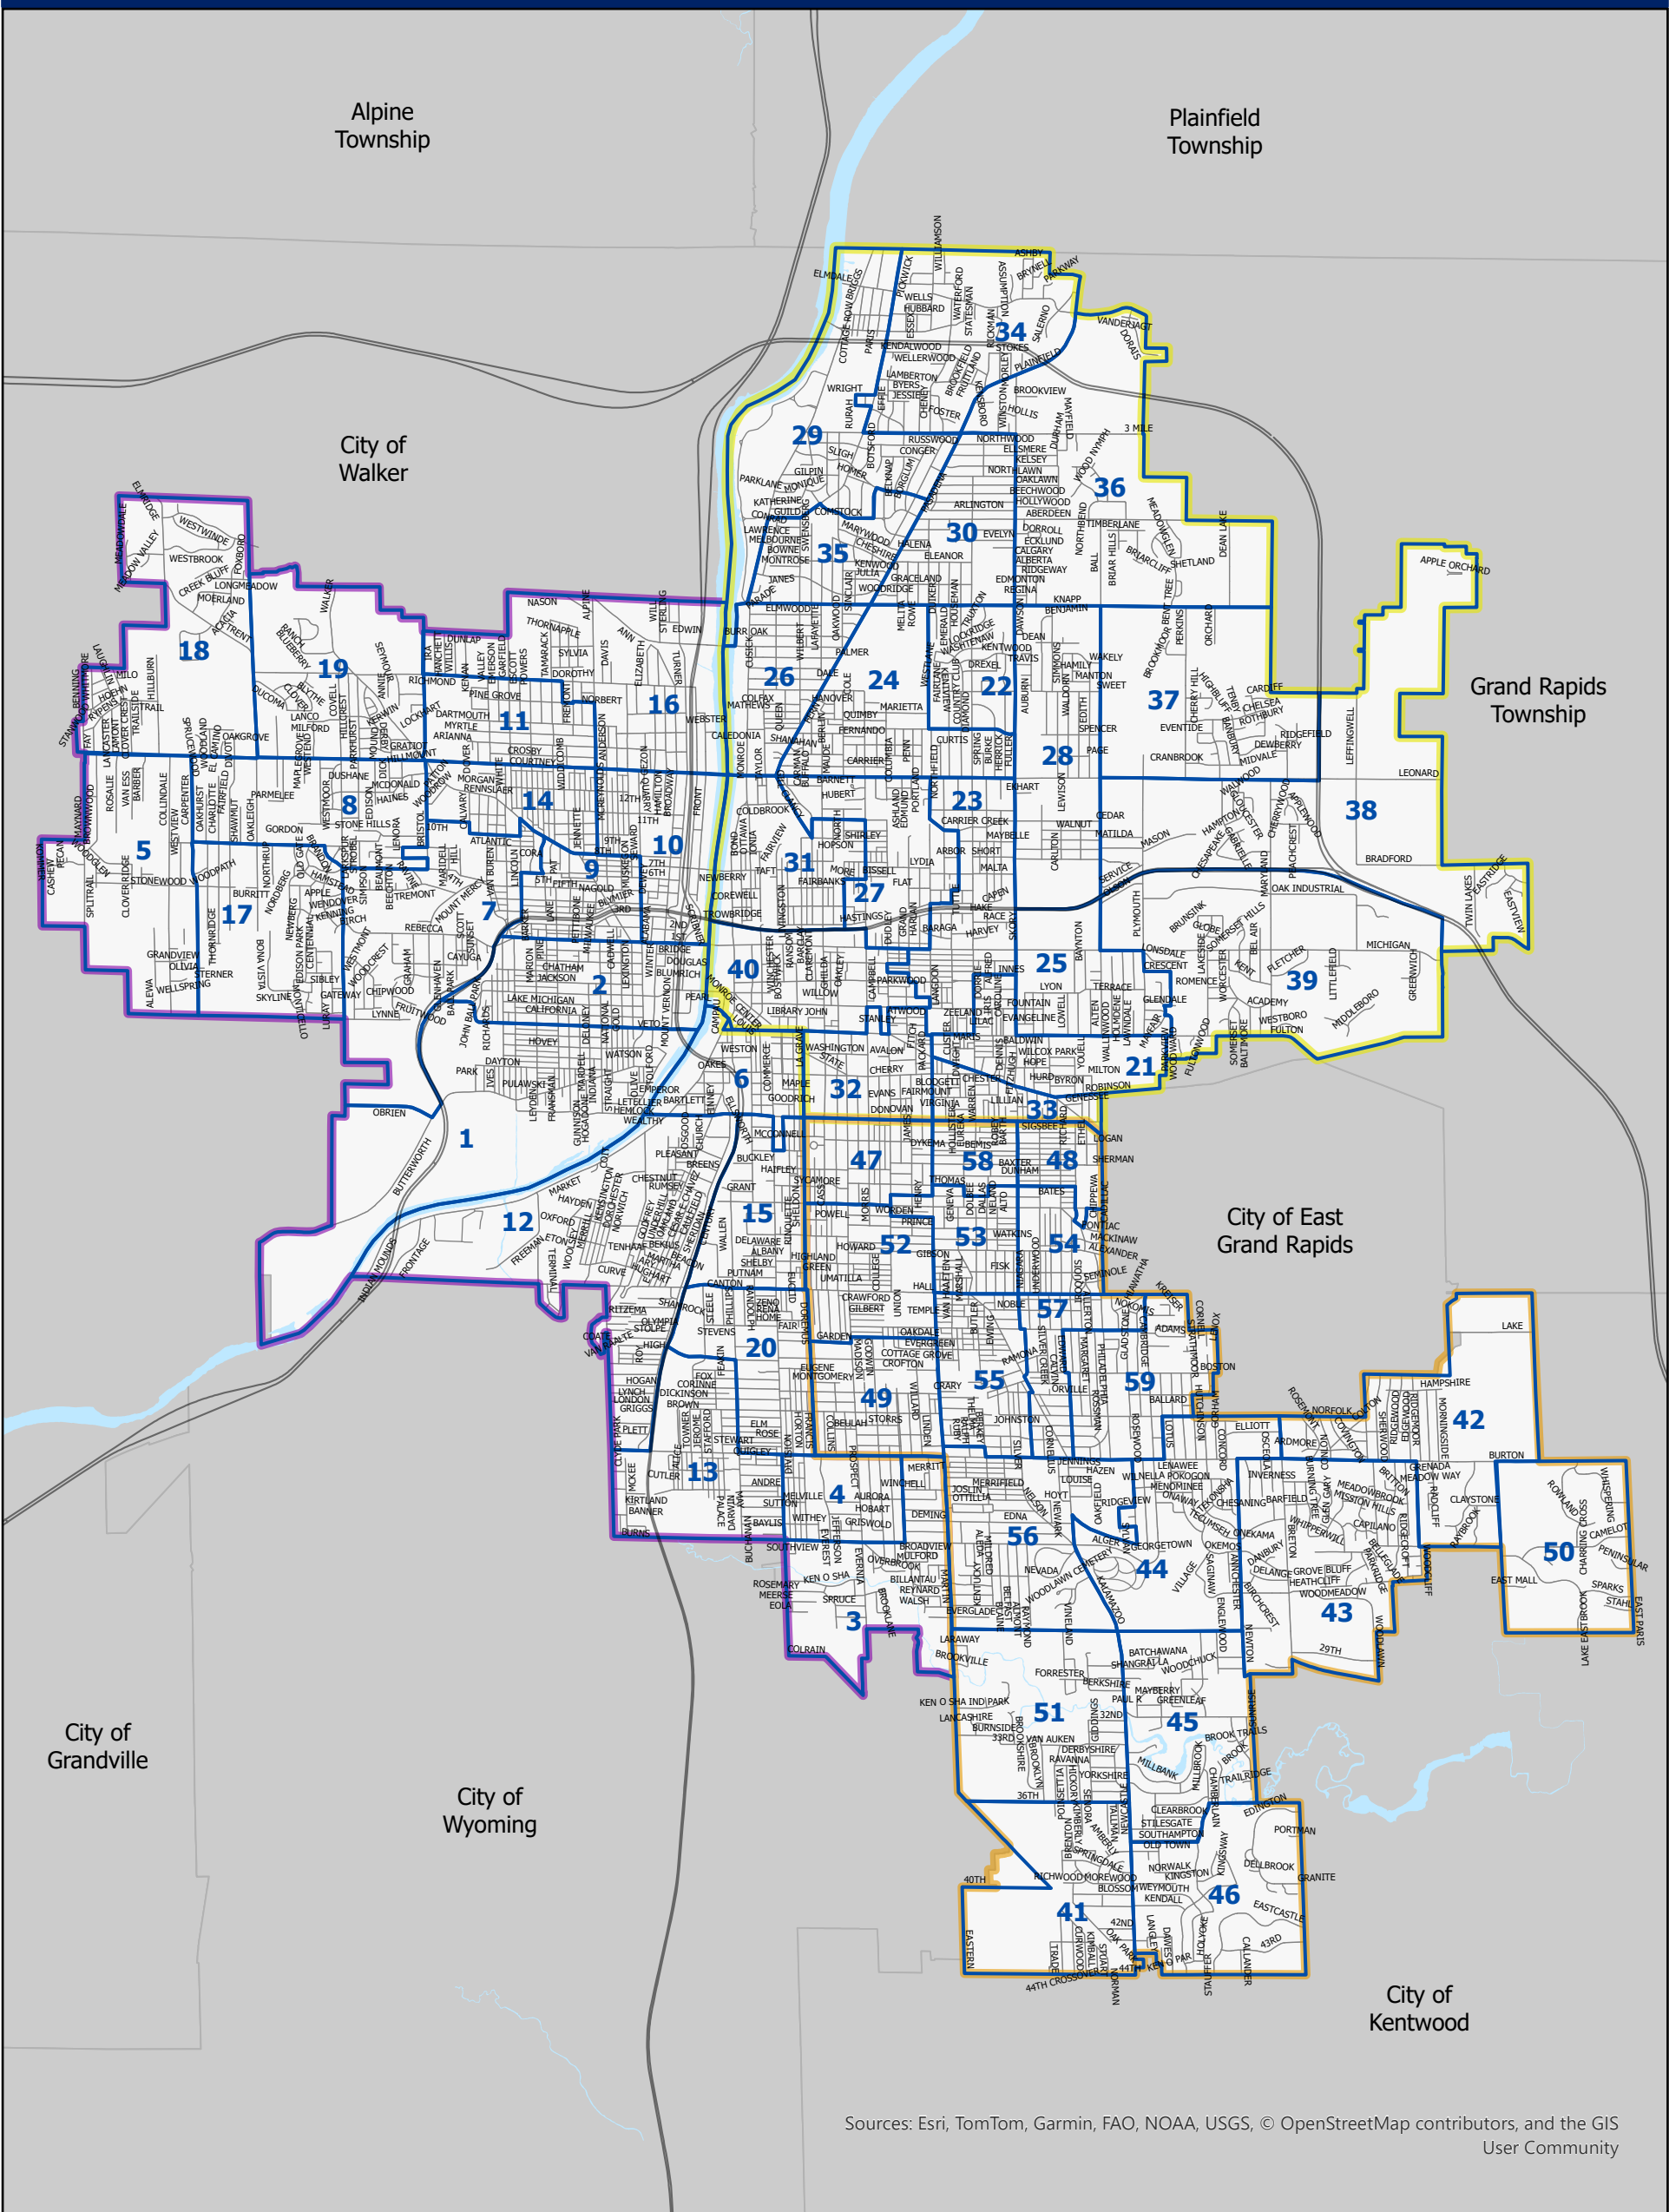

CITY OF GRAND RAPIDS VOTING PRECINCTS BY WARD

Sources: Esri, TomTom, Garmin, FAO, NOAA, USGS, © OpenStreetMap contributors, and the GIS User Community

Voting Precincts

WARD

- 1
- 2
- 3

Source: The City of Grand Rapids, MI; Kent County.

The data provided by the City of Grand Rapids is offered "as is" without warranties of any kind. The areas depicted on this map are approximate and should not be considered exact representations.

Prepared by: M. Rojas - May 2026