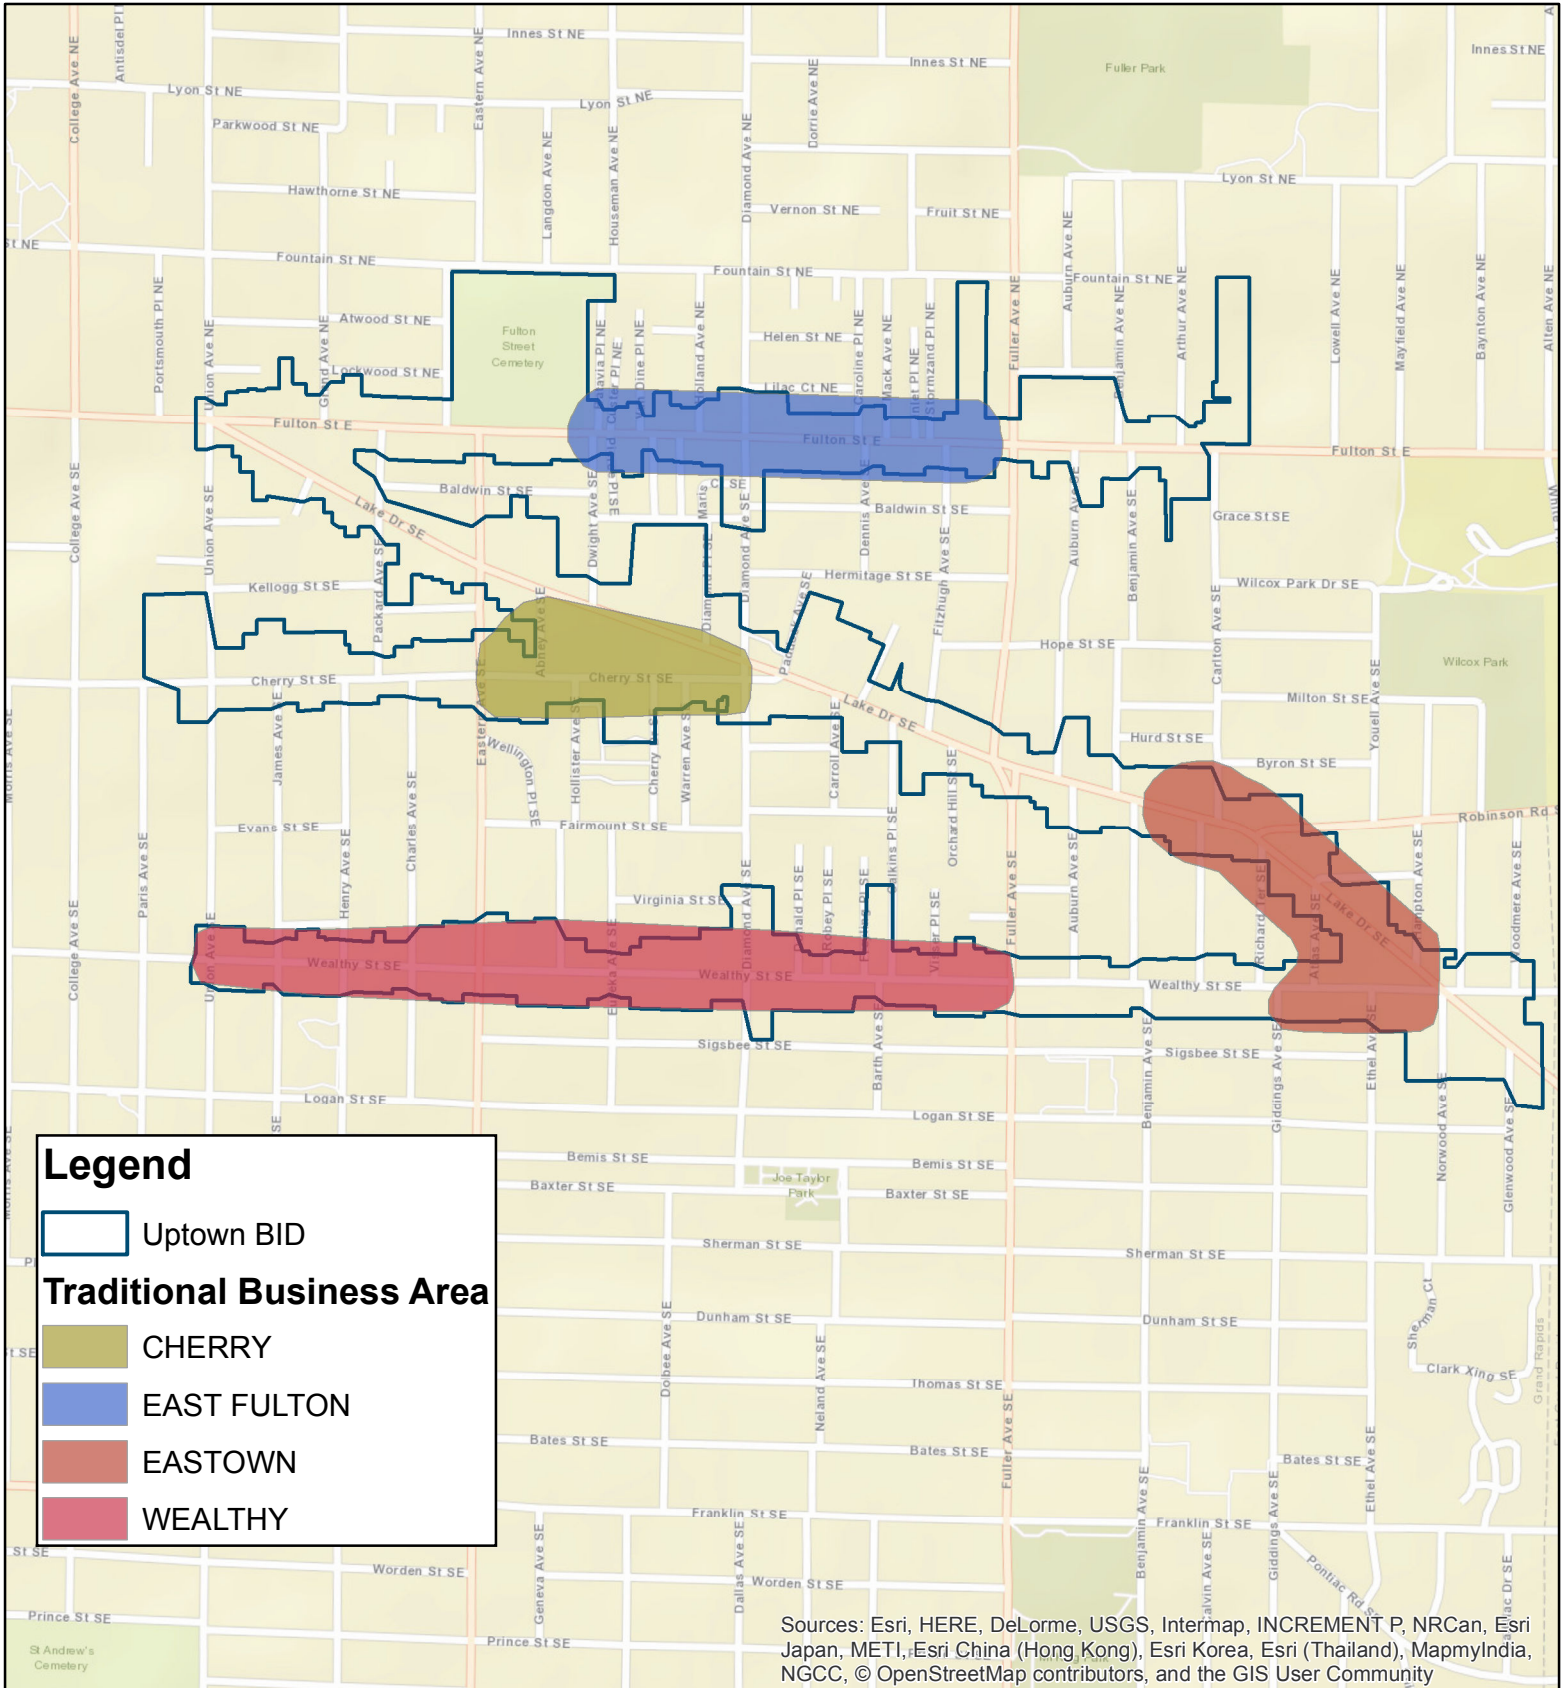

# Uptown Business Improvement District (BID)

Sources: Esri, HERE, DeLorme, USGS, Intermap, INCREMENT P, NRCan, Esri Japan, METI, Esri China (Hong Kong), Esri Korea, Esri (Thailand), MapmyIndia, NGCC, © OpenStreetMap contributors, and the GIS User Community

0 0.125 0.25 0.5 Miles

Map Created by:  
City of Grand Rapids  
Engineering Department