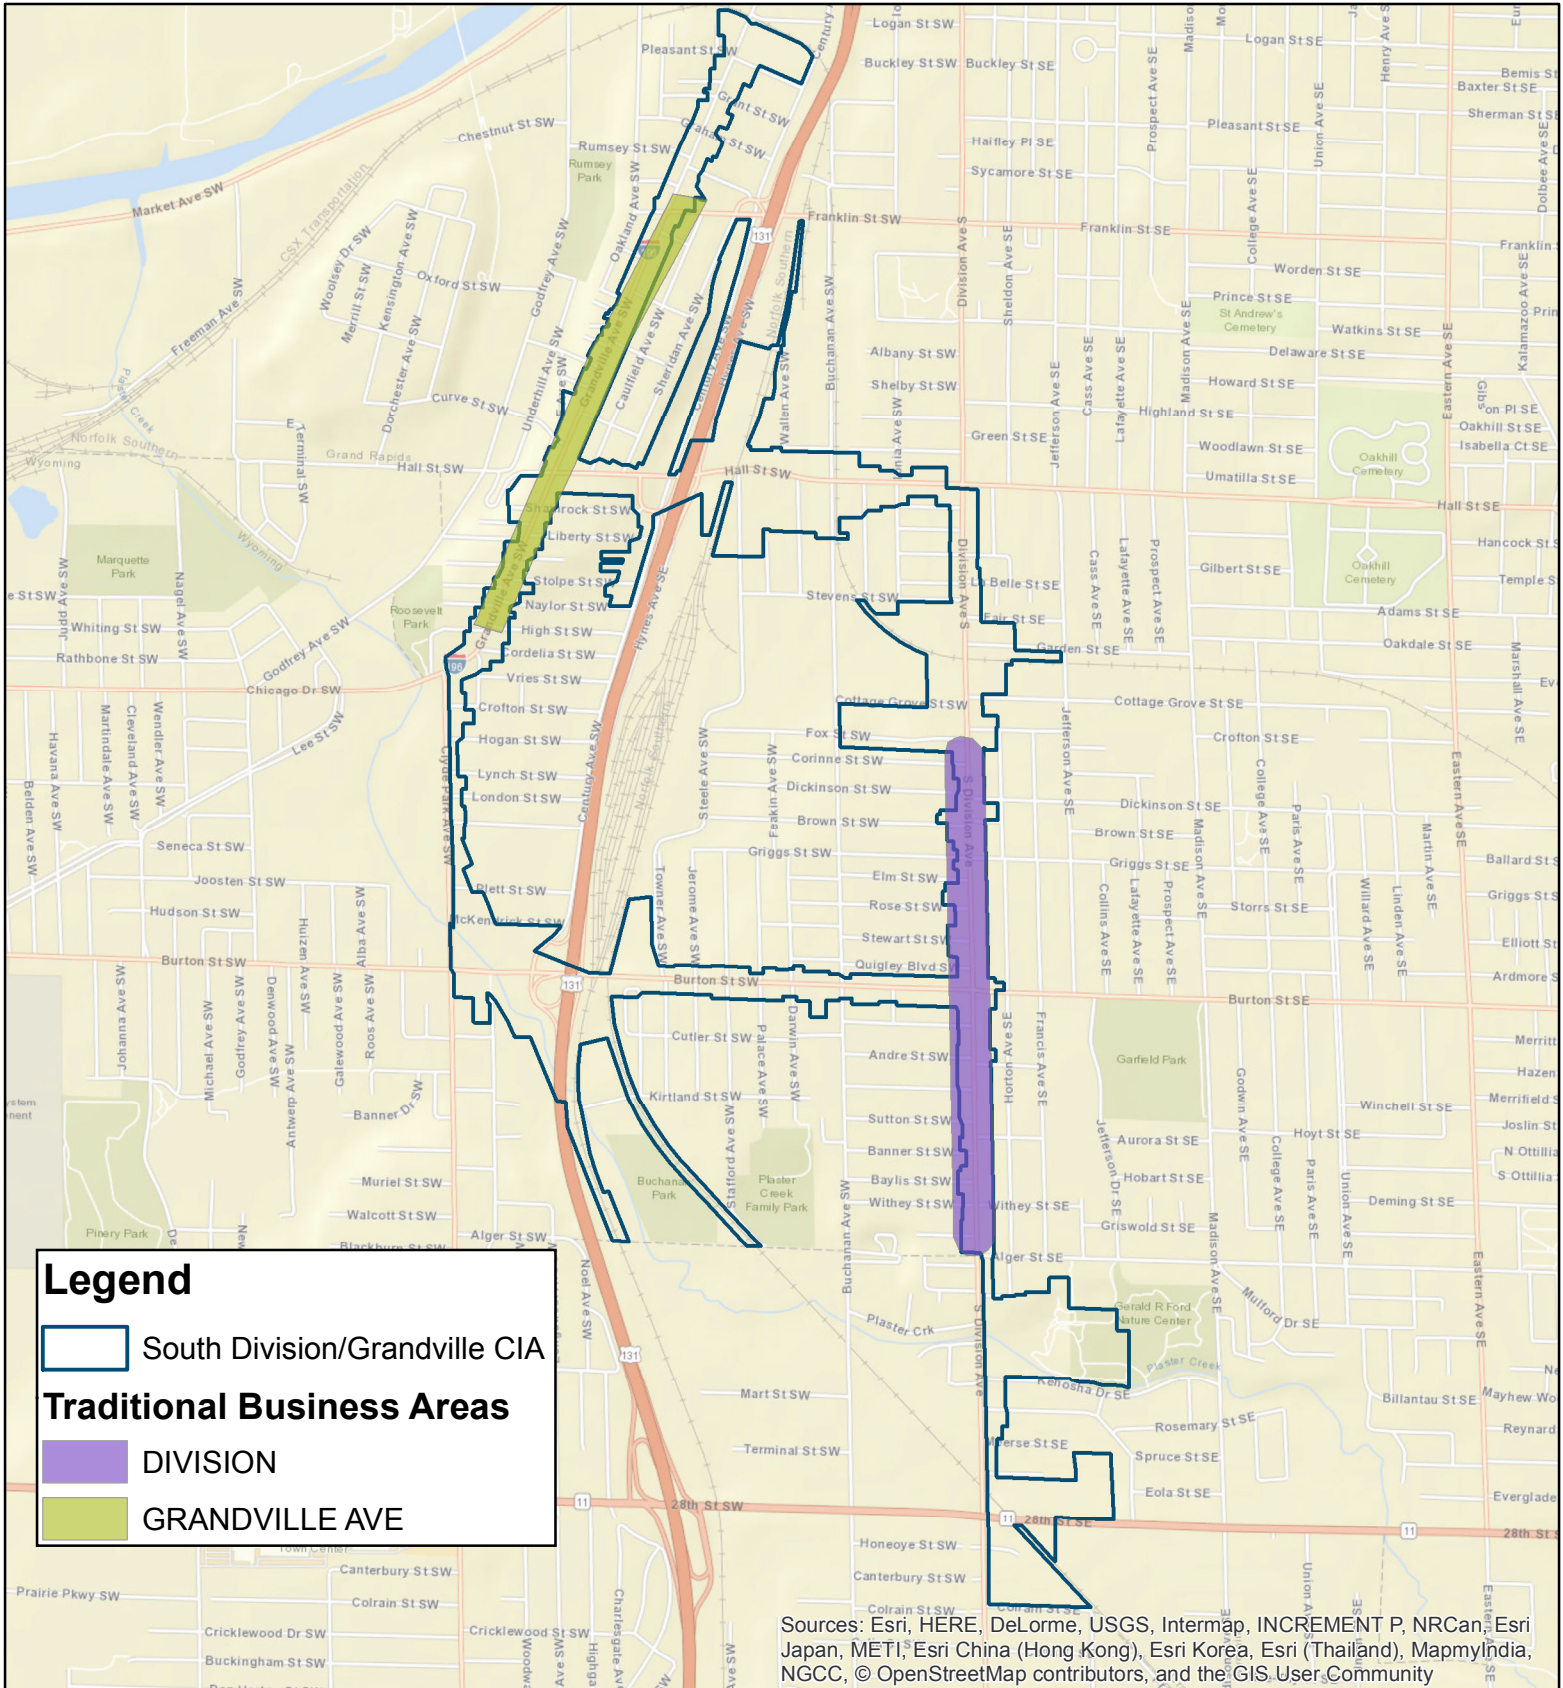

South Division/Grandville Corridor Improvement Authority (CIA)

Map Created by:
City of Grand Rapids
Engineering Department