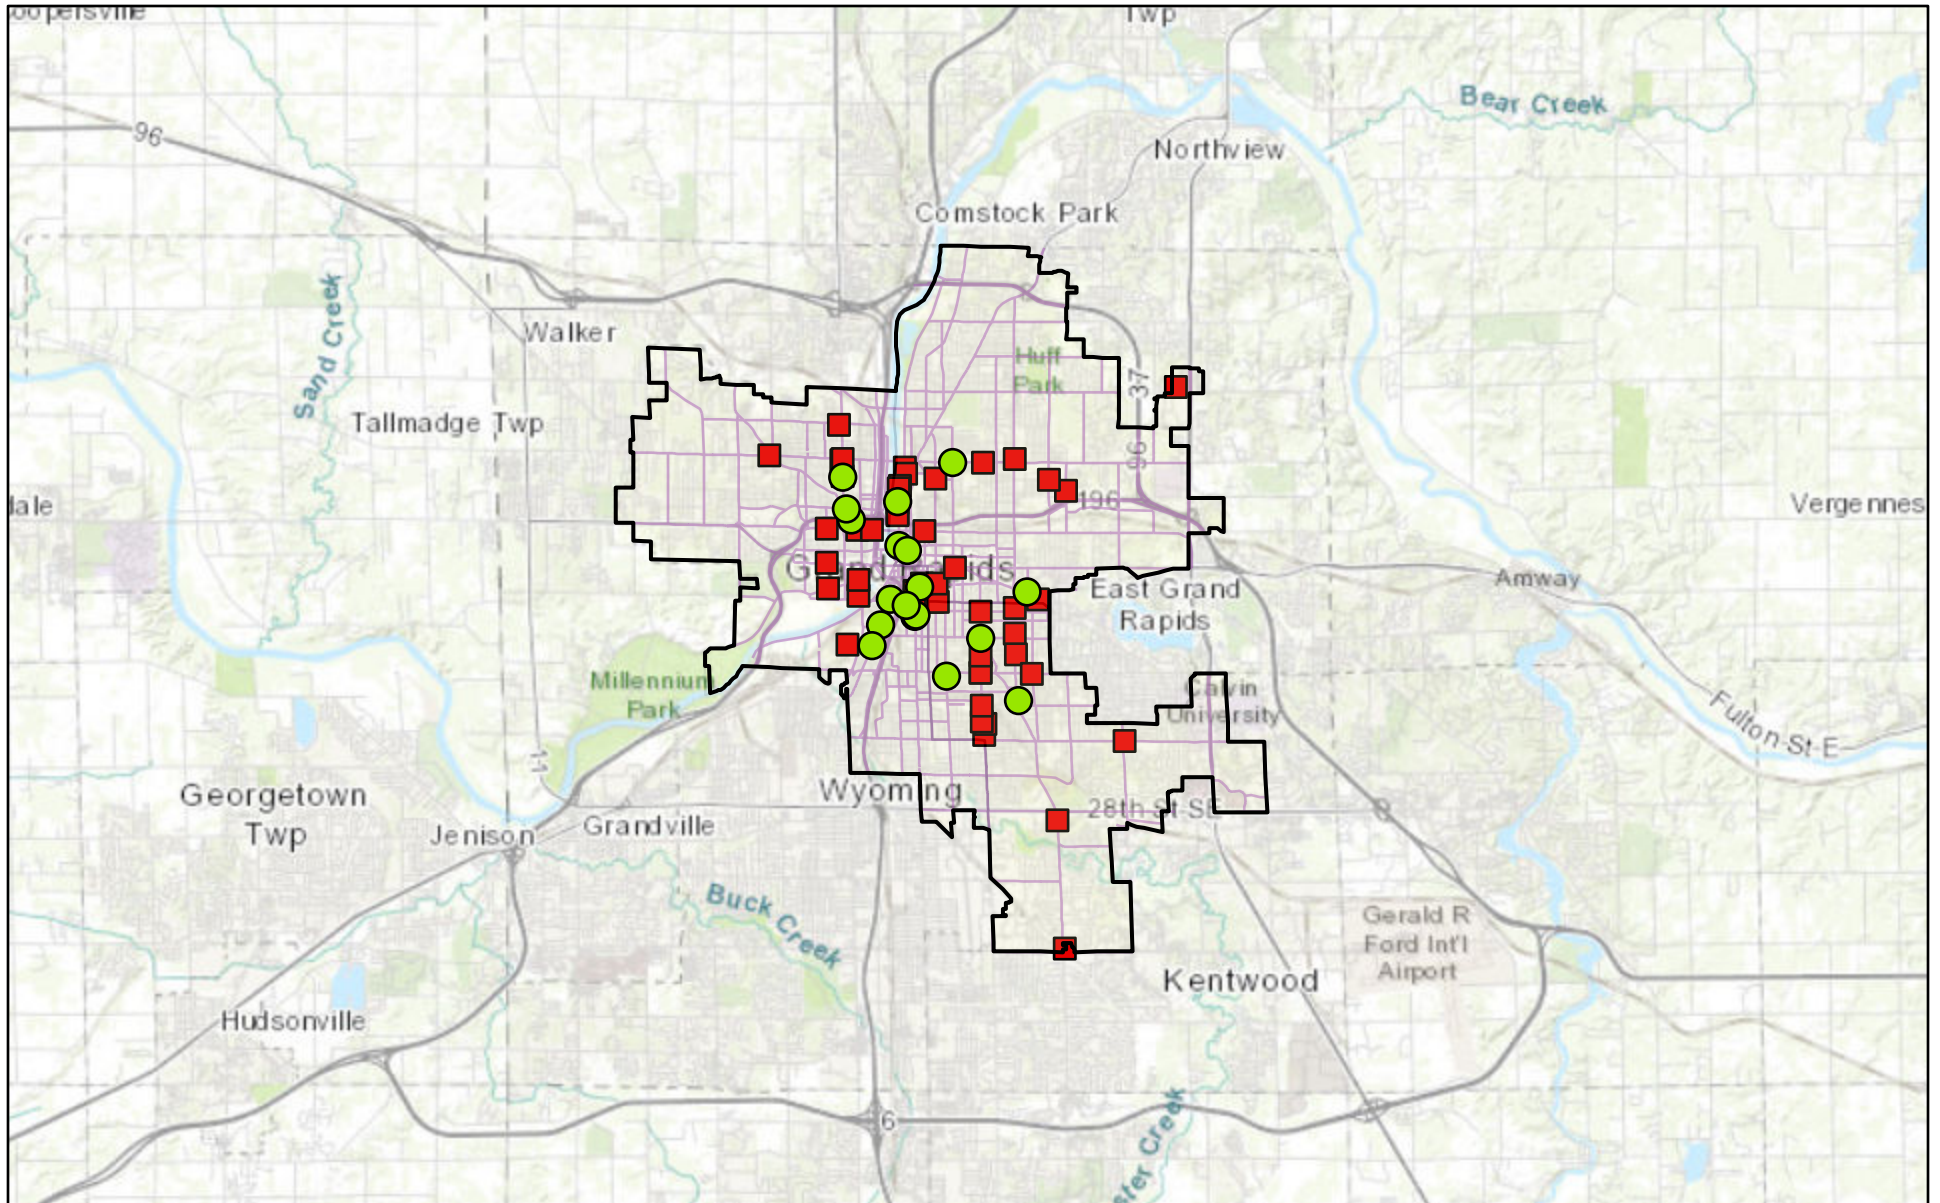

# Bus Shelter

5/16/2022

- City of Grand Rapids Boundary
- Bus Shelters Installed
- City Boundary
- Bus Shelters Funded
- TruckRoute

Sources: Esri, HERE, Garmin, Intermap, increment P Corp., GEBCO, USGS, FAO, NPS, NRCAN, GeoBase, IGN, Kadaster NL, Ordnance Survey, Esri