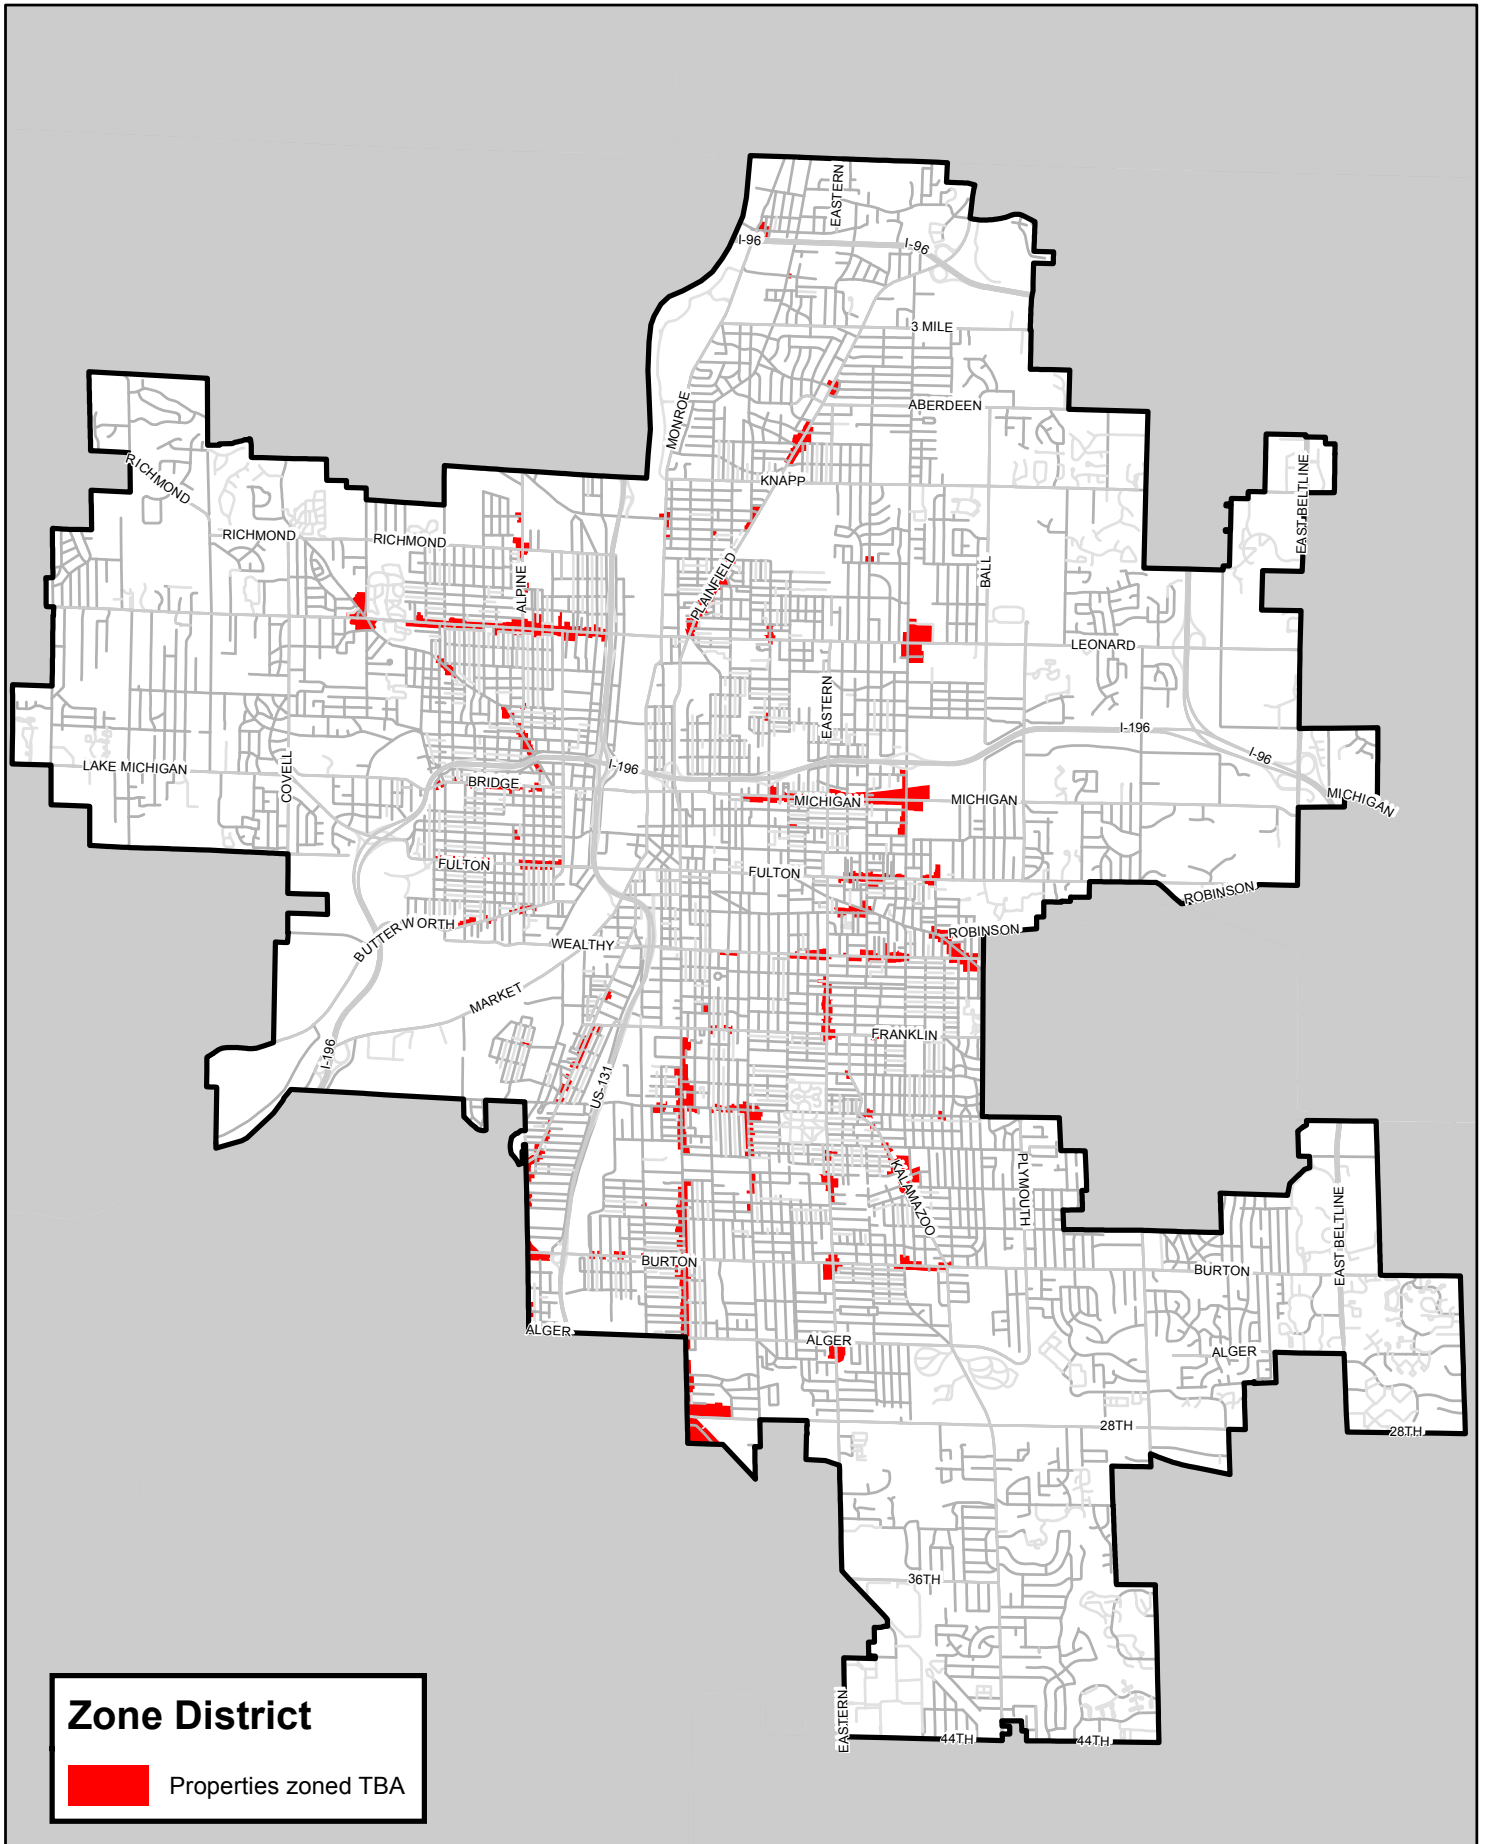

At-A-Glance Map: Traditional Business Area City of Grand Rapids

Zone District

 Properties zoned TBA